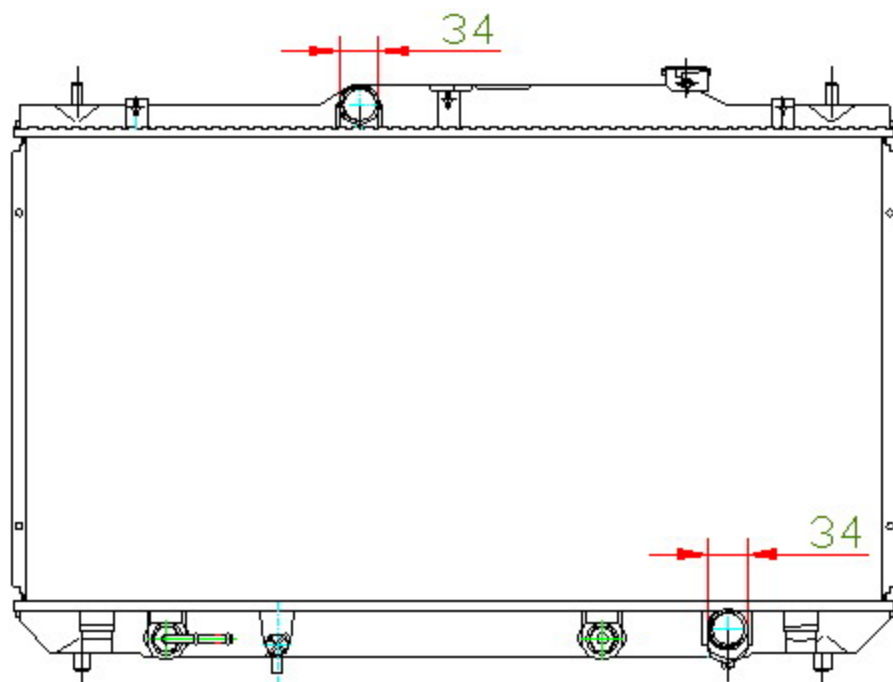

12044

CARTYPE: CAMRY '2004 SOLARA 2.4L AT

CORE SIZE: PC 400 x 738 x 16

CORE SIZE: PA 400 x 728 x 16

OEM: 16400-OH050

DPI:

CARTON: 78\*12.5\*59

TANK SIZE: 755.5\*48

OIL COOLER:375