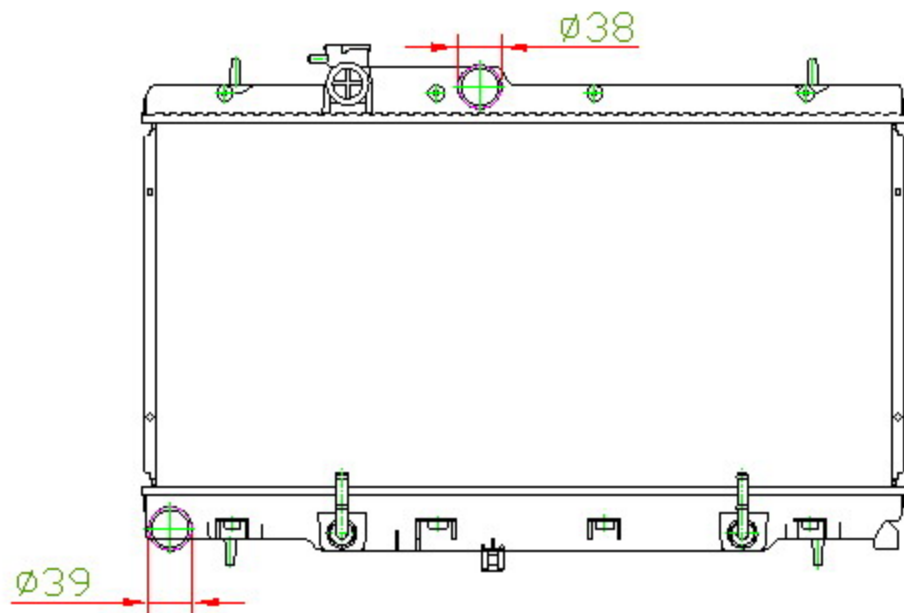

22022

CARTYPE: Legacy/Liberty BE5/BH5 '98 AT

CORE SIZE: PC 340 x 698 x 16

CORE SIZE: PA 340 x 688 x 16/26

OEM: 45111-AE00A AE001 45119-AE003

DPI: 2331

CARTON: 73.5*11*55

TAND SIZE: 713*47.5/56.5

OIL COOLER:375