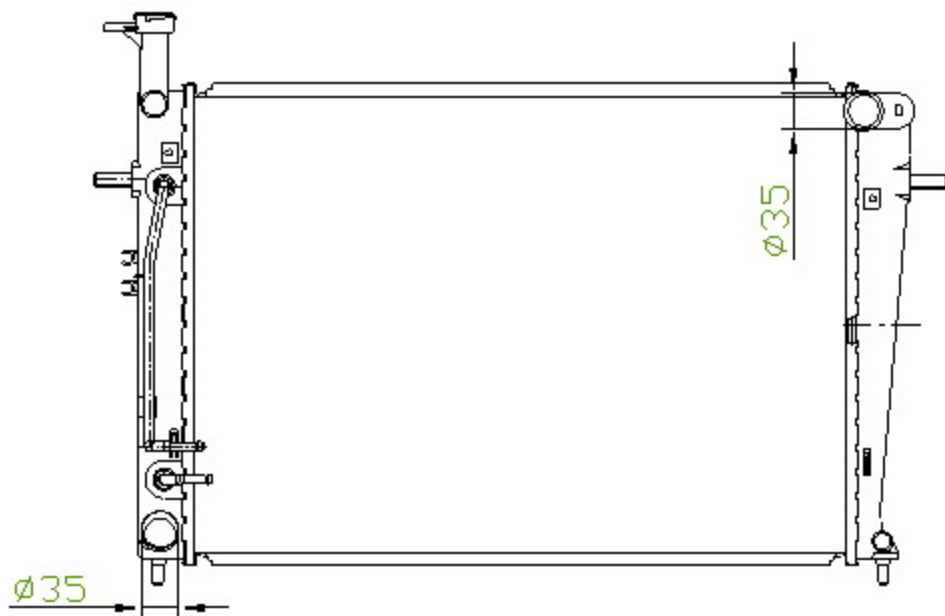

21098

CARTYPE: TUCSON 05-08 AT

CORE SIZE: PA 640*448*16

CORE SIZE:

OEM: 25310-2E450

DPI: #2787

CARTON:86*15*63

TANK SIZE: 473*46.5

OIL COOLER:292